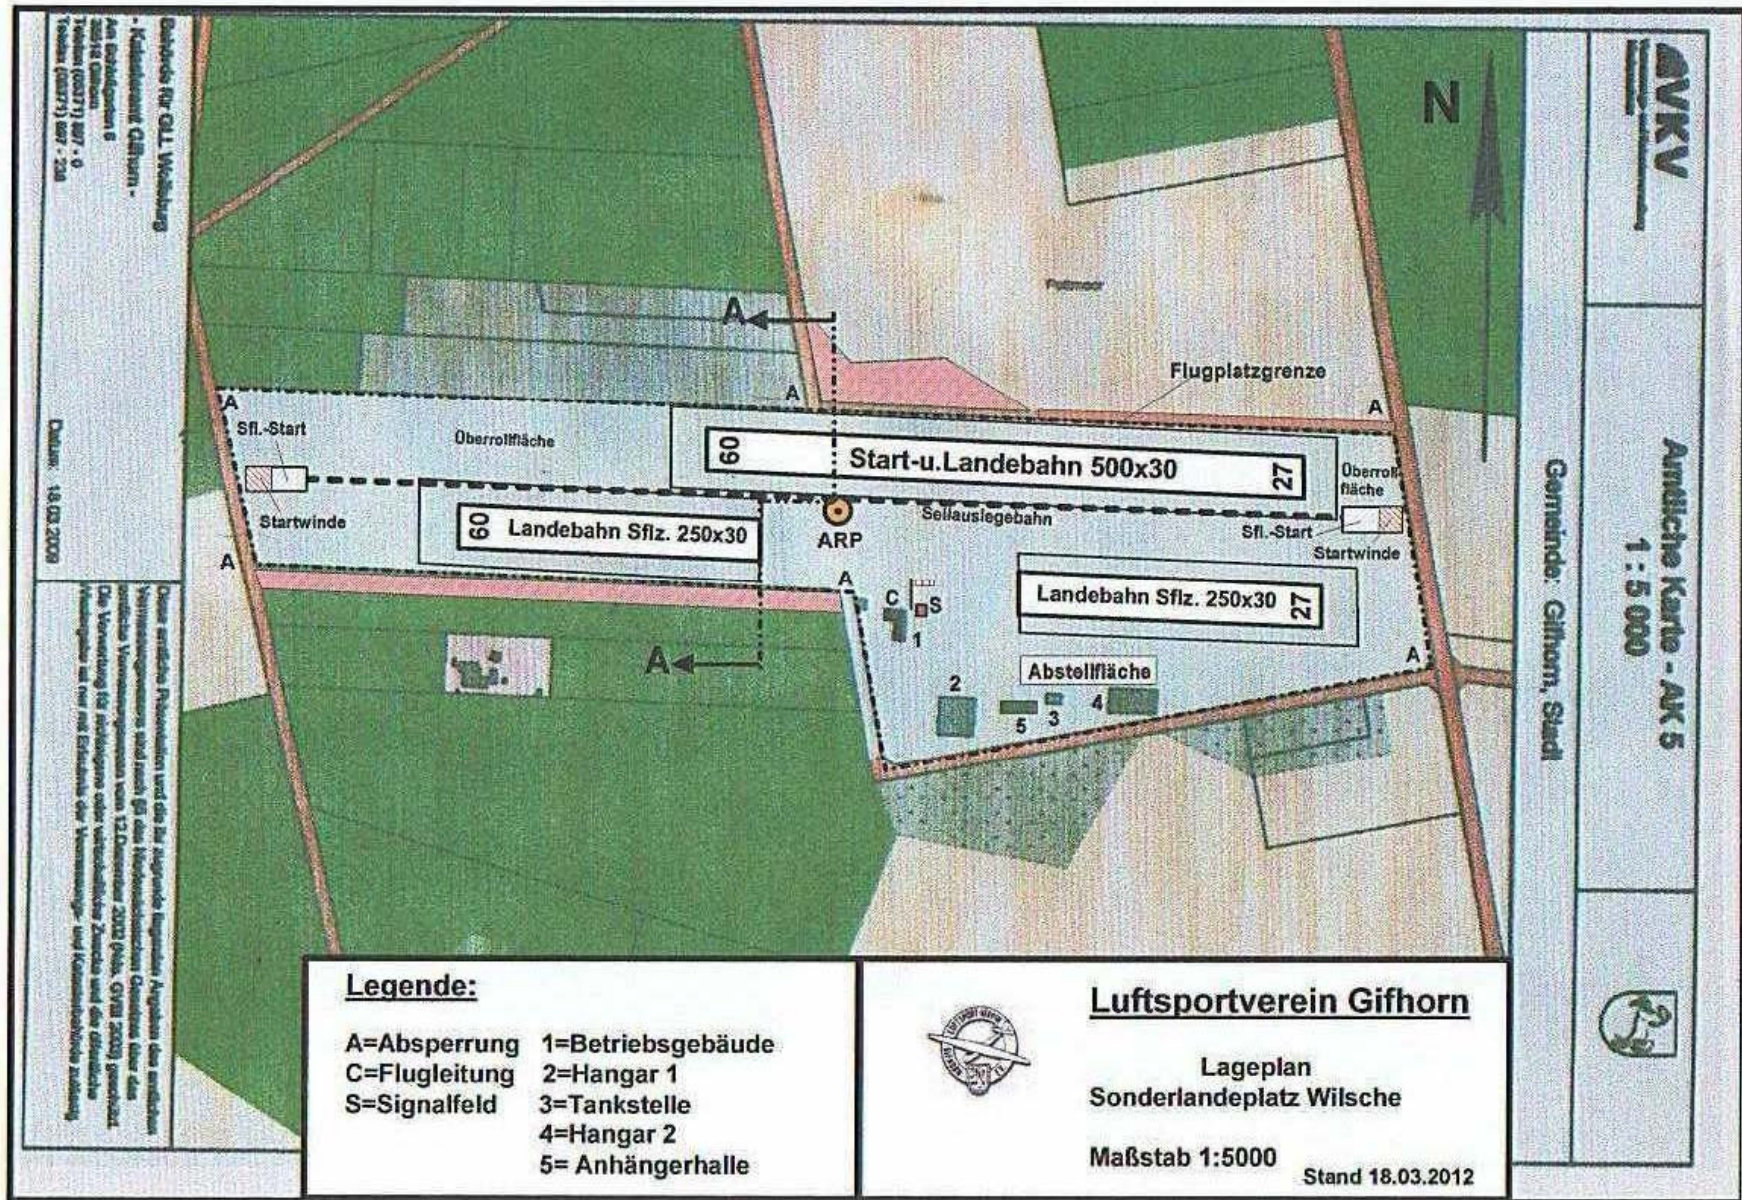

VGC Rendezvous
2014
Wilsche

Location: Wilsche EDVQ

- Airfield
- Club house
- Accomodations
- Sightseeing

Airfield Wilsche

- Special airfield in central Germany
 - Main Runway 500m x 40m + 200m overrun
 - Two glider runways 250m x 30m
 - Winch towing
 - Further informations: see AIP

 - Aerotowing with club owned Super Dimona or DR400 Régent

VGC Rendezvous 2014 Wilsche

Club house:

6 beds available on request

showers & toilets

WLAN

kitchen and public room with bar

terrace